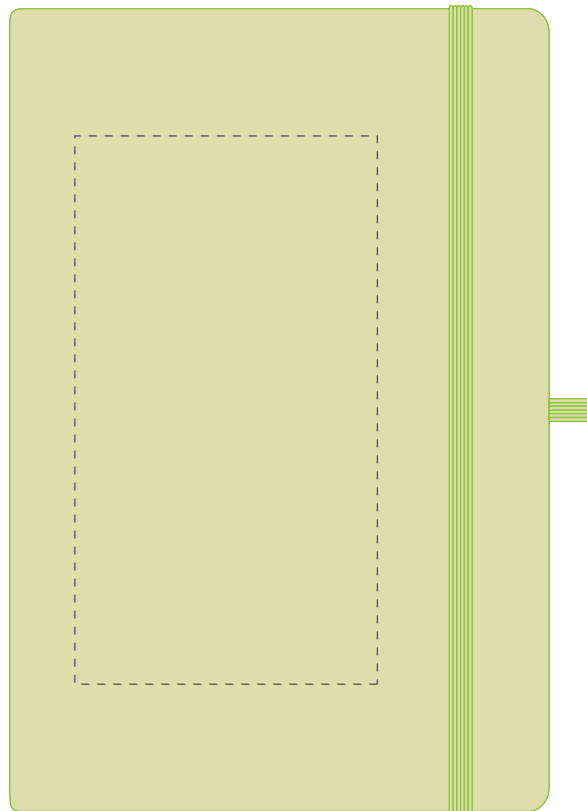

Your Ref:	Quantity:	Product Code: QS1021
Our Ref:	Version: 1	Product Colour: GREEN

PRINTING CONCERNS:**PRODUCT INFO: DUE TO THE NATURE OF THE PRODUCT THE PRINT POSITION MAY VARY BY 2 - 3 MM**

Please note that this product has Sustainability Markings that are not visible from this perspective

We stock this item in the following colours

**PANTONE REFERENCE(S)**

● Debossing/ Foil Blocking

ARTWORK SCALE 50%

Product Image for visualisation
- colours may vary

CENTRED TO PRINT AREA
CENTRED TO NOTEBOOK

The dashed line is to demonstrate print area and will not appear on your printed item

PLEASE NOTE:

- All colours including print and product are for visual purposes only and should not be regarded as the actual colour of the product and print.
- Some products may vary from batch to batch and may differ from previous orders.
- The colour and texture of a product can also have an effect on the final print colour.
- By approving this order we accept that you understand these terms.

To proceed, please approve visual via the online system.

ARTWORK SCALE 100%
Max print area: 80mm x 145mm